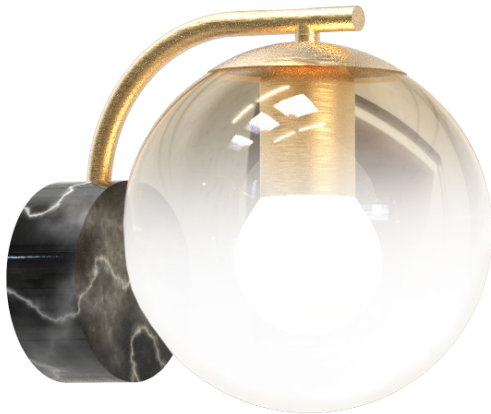

# EVA/AP

wall lamp

The collection of spherical lamps, Eva, offers an elegant variety of finishes, including petroleum, bronze, smoke, and amber, all fading into a delicate milky white.

This range of colors creates a sophisticated and refined atmosphere, allowing you to personalize and illuminate any space with style.

9276	EVA/AP
Power	1 x max 26W
Input	220/240 V - 50/60Hz
Lampholder	E27 - Bulb not included
IP	20

Item do not completed of glass, check at pag. 44 of catalogue

#### MATERIAL :

Frame	Metal
Diffuser	Glass