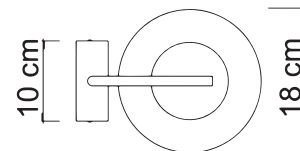

EVA/AP

wall lamp

The collection of spherical lamps, Eva, offers an elegant variety of finishes, including petroleum, bronze, smoke, and amber, all fading into a delicate milky white.

This range of colors creates a sophisticated and refined atmosphere, allowing you to personalize and illuminate any space with style.

9276	EVA/AP
Power	1 x max 26W
Input	220/240 V - 50/60Hz
Lampholder	E27 - Bulb not included
IP	20

Item do not completed of glass, check at pag. 44 of catalogue

PACKAGING DATA :

Packages	1
Net Weight	1,8kg
Gross Weight	2,6kg
Volume	0,0274 m³

Any interventions on the light source of this article must be carried out by qualified personnel or by the manufacturer himself.
Any operation carried out without prior consultation with Contemporanea srl will void the guarantee

CE [EAC] RoHS

MATERIAL :

Frame	Metal
Diffuser	Glass

FINISHING TABLE :

Frame	Brushed Brass
	Marble effect