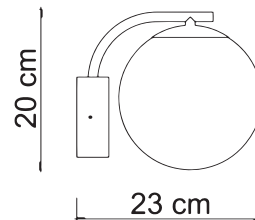

EVA/AP

wall lamp

The collection of spherical lamps, Eva, offers an elegant variety of finishes, including petroleum, bronze, smoke, and amber, all fading into a delicate milky white.

This range of colors creates a sophisticated and refined atmosphere, allowing you to personalize and illuminate any space with style.

9276	EVA/AP
Power	1 x max 26W
Input	220/240 V - 50/60Hz
Lampholder	E27 - Bulb not included
IP	20

Item do not completed of glass, check at pag. 44 of catalogue

PACKAGING DATA :

Packages	1
Net Weight	1,8kg
Gross Weight	2,6kg
Volume	0,0274 m³

Any interventions on the light source of this article must be carried out by qualified personnel or by the manufacturer himself.
Any operation carried out without prior consultation with Contemporanea srl will void the guarantee

CE [EAC] RoHS

MATERIAL :

Frame	Metal
Diffuser	Glass

FINISHING TABLE :

Frame	Brushed Brass
	Marble effect